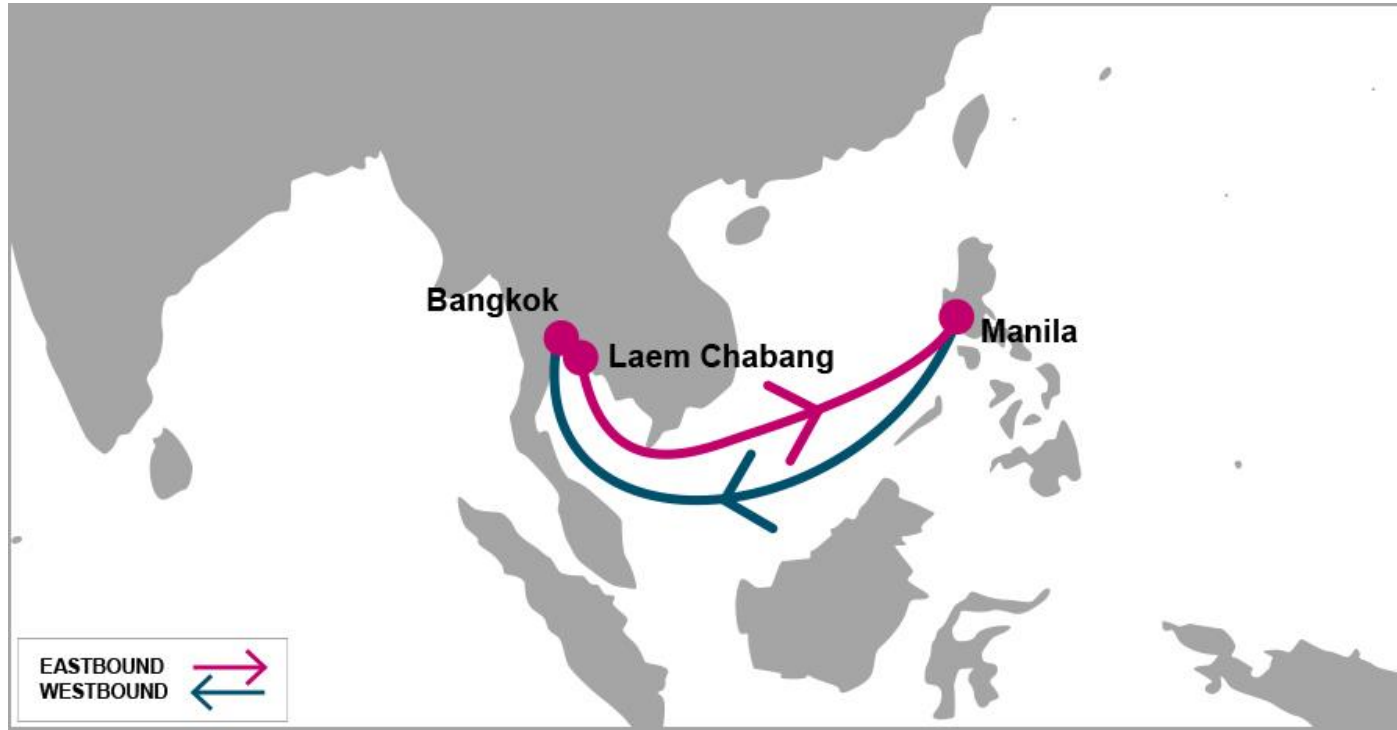

TP2: Thailand Philippines 2

PORT ROTATION

(Terminals are subject to change)

ORIGIN	ETA/ETD	TERMINAL
Bangkok	THU/FRI	Thai Prosperity Terminal (TPT)
Laem Chabang	SAT/SAT	Laem Chabang International Terminal (LCIT)
Manila	THU/SAT	Manila International Container Terminal (MICT)
Bangkok	THU/FRI	Thai Prosperity Terminal (TPT)
Turnaround days:		14

Weekly/Fixed Day Service

KEY TRANSIT TABLE

E/B	MNL	W/B	BKK	LCH
BKK	6	MNL	5	7
LCH	5			

KEY TRANSIT TABLE - UNLOCODE PORT NAME & COUNTRY NAME

BKK: Bangkok, Thailand | **LCH:** Laem Chabang, Thailand | **MNL:** Manila, Philippines