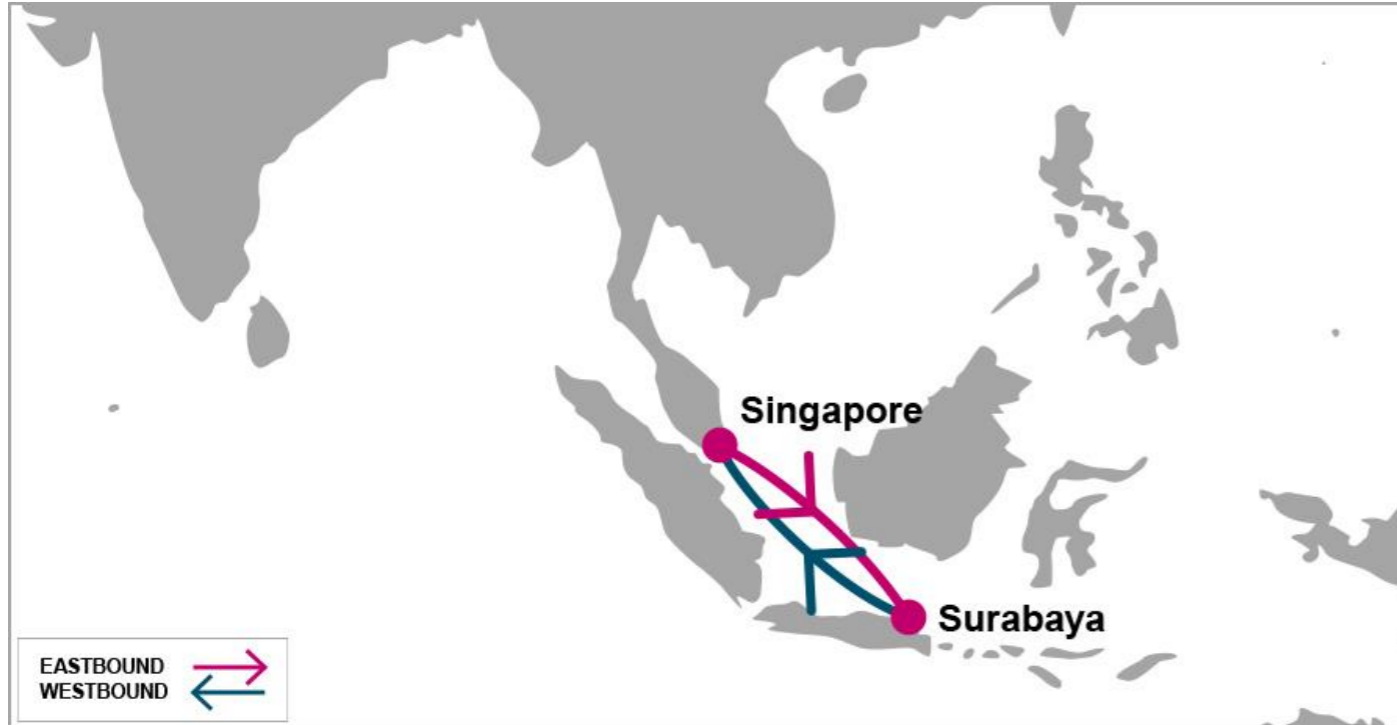

## SUB: Surabaya Service

## KEY TRANSIT TABLE

### KEY TRANSIT TABLE - UNLOCODE PORT NAME & COUNTRY NAME

**SIN**: Singapore, Singapore | **SUB**: Surabaya, Indonesia

## PORT ROTATION

(Terminals are subject to change)

ORIGIN	ETA/ETD	TERMINAL
Loop 2		
Singapore	SAT/SUN	PSA Singapore
Surabaya	WED/THU	SUB ICT
Singapore	SAT/WED	PSA Singapore
<b>Turnaround days:</b>	<b>7</b>	
Loop 3		
Singapore	SUN/MON	PSA Singapore
Surabaya	WED/THU	SUB ICT
Singapore	SUN/WED	PSA Singapore
<b>Turnaround days:</b>	<b>7</b>	